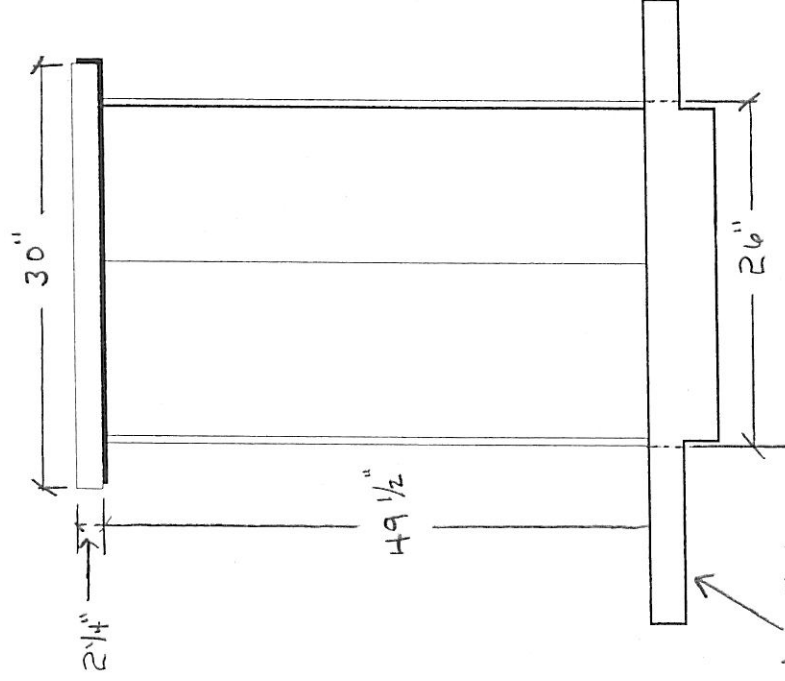

WILLIAM G.
FITZHUGH
1876 - 1978

LISA W.
PETERSON
1933

BERNICE I.
JACOBSEN
1918 - 1993

LARRY E.
SMITH
1929 - 1991

JULIA M.
SMITH
1907 - 1998

JAMES E.
WILLIAMS
1919 - 1998

Typical HB Unit
24 on Each Side

Not a Saver

48 PRE-ASSEMBLED GRANITE UNIT

FACE ELEVATION
(TYPICAL BOTH SIDES)

SECTION
VIEW

Not to Scale

TYPICAL SIDE VIEW OF 48

Not to Scale