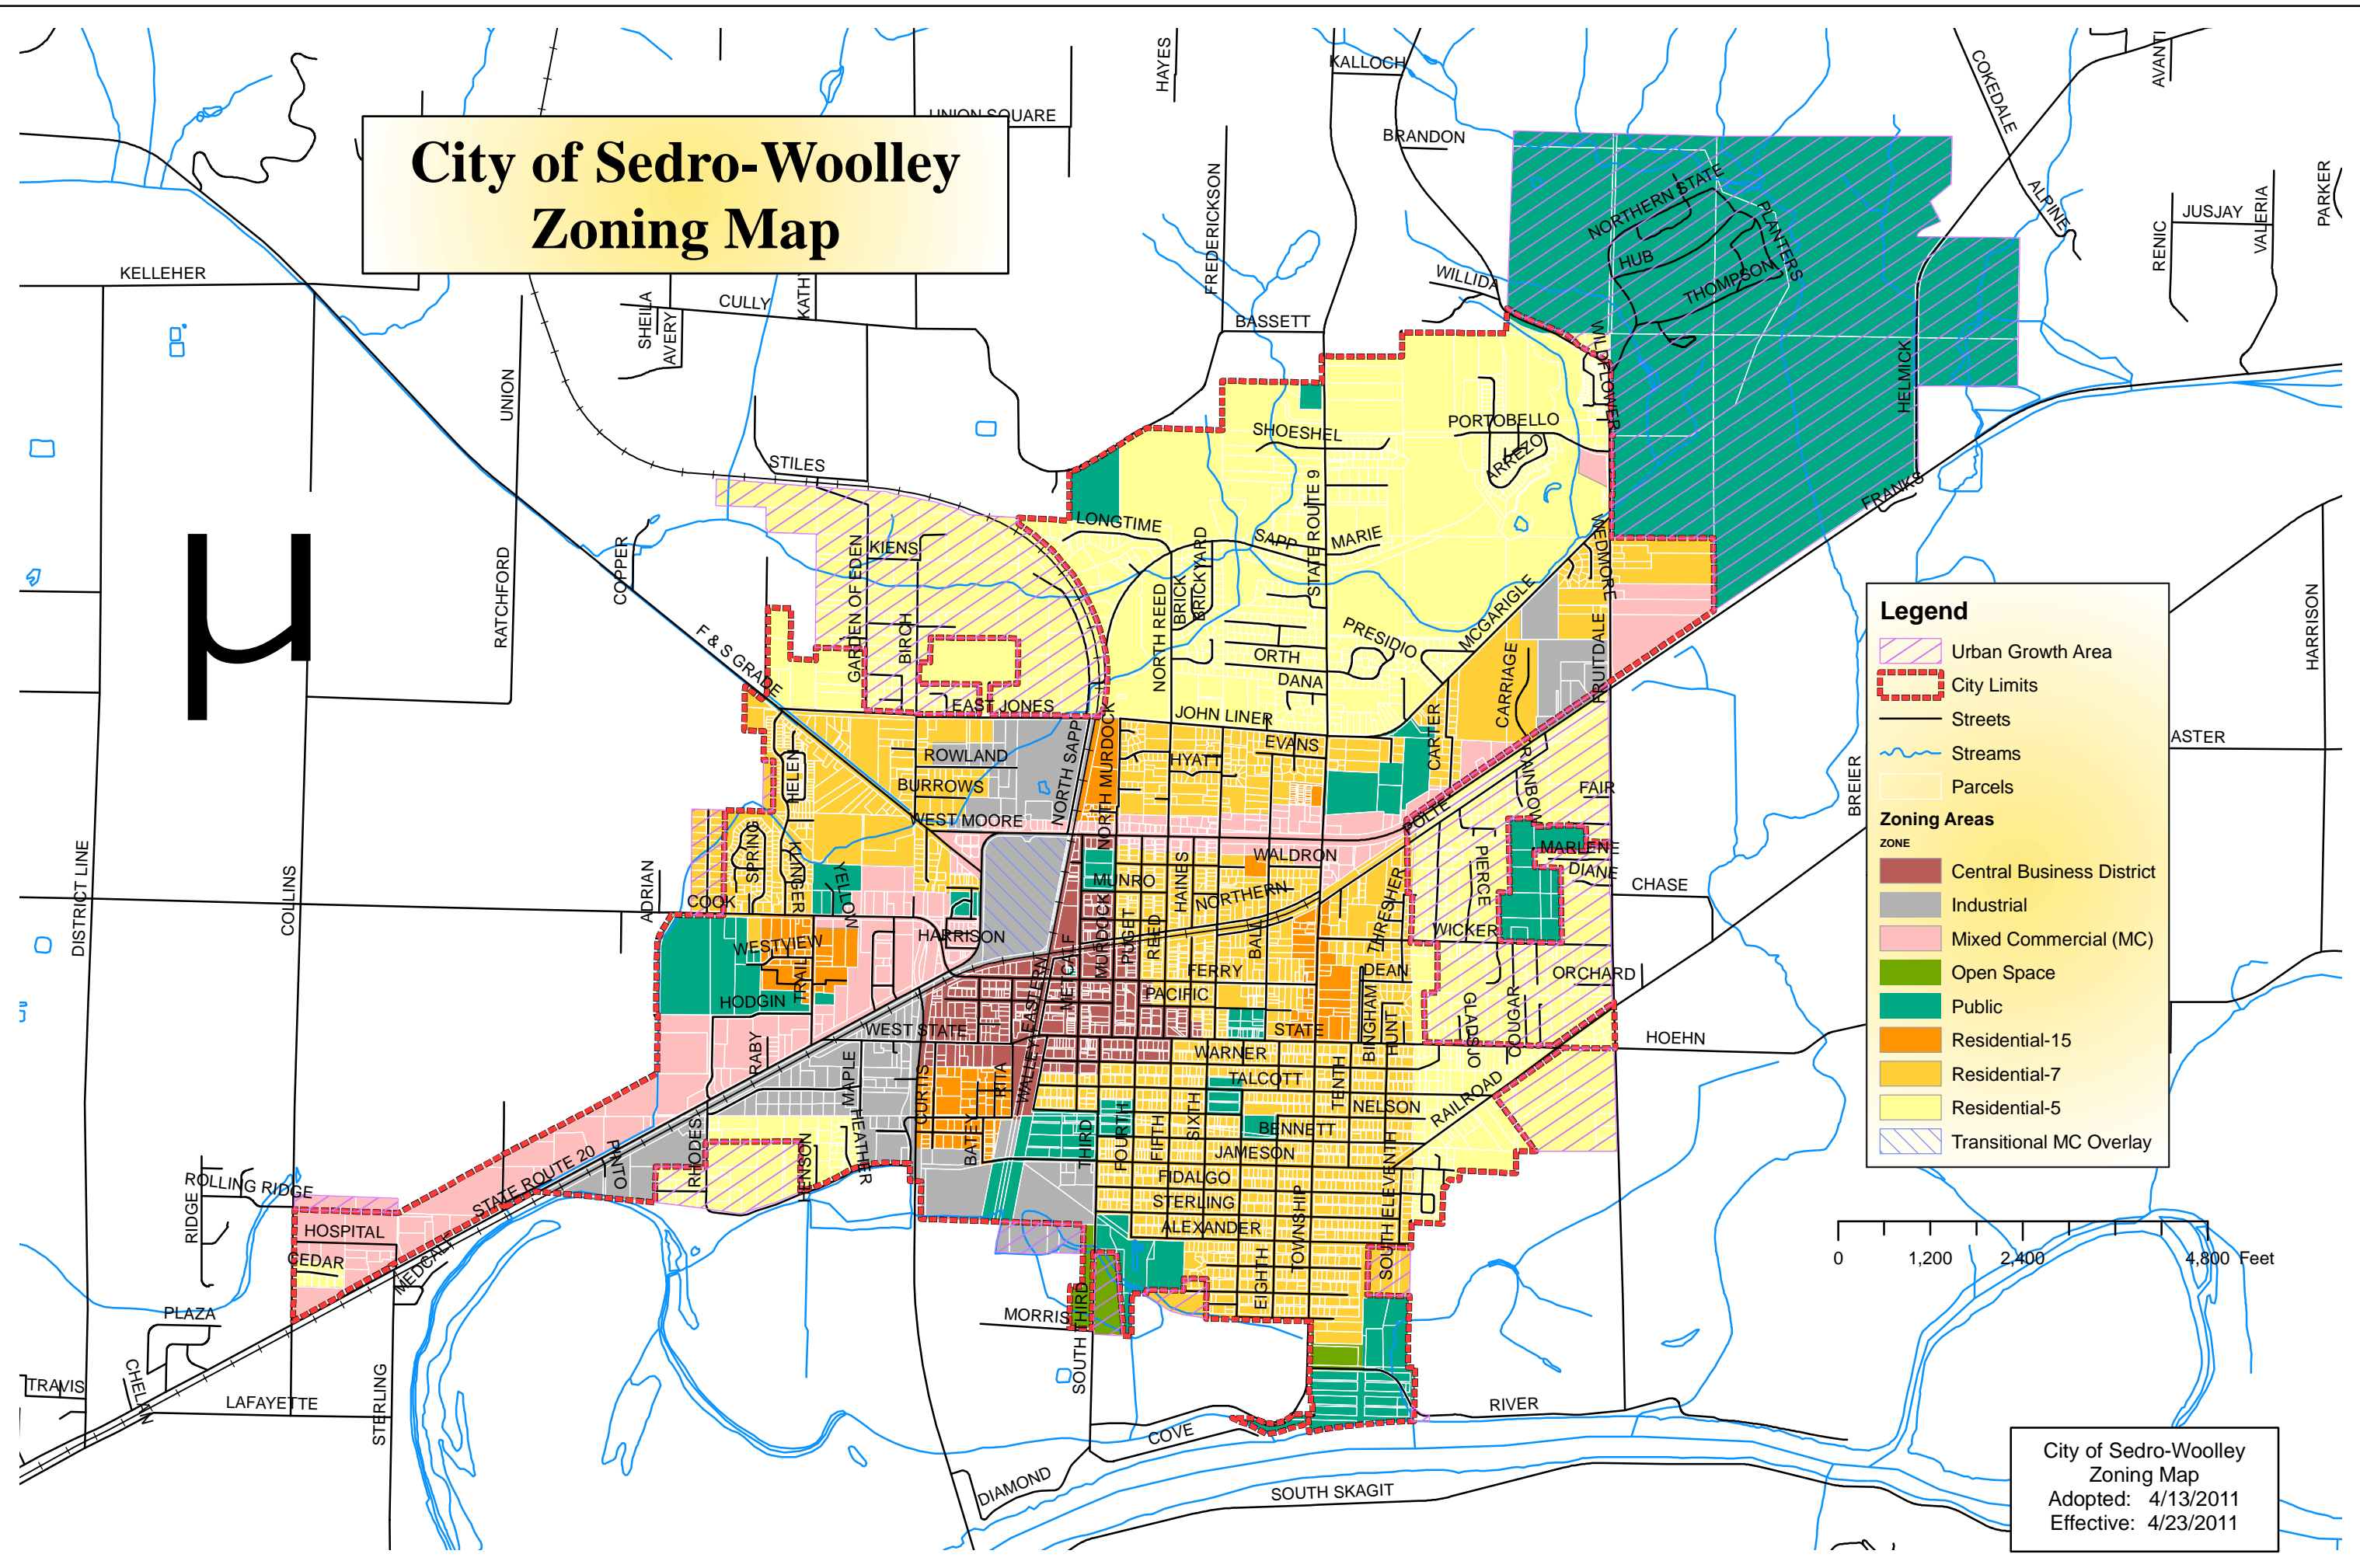

# City of Sedro-Woolley Zoning Map

**Legend**

- Urban Growth Area
- City Limits
- Streets
- Streams
- Parcels

**Zoning Areas**

ZONE

- Central Business District
- Industrial
- Mixed Commercial (MC)
- Open Space
- Public
- Residential-15
- Residential-7
- Residential-5
- Transitional MC Overlay

City of Sedro-Woolley  
Zoning Map  
Adopted: 4/13/2011  
Effective: 4/23/2011