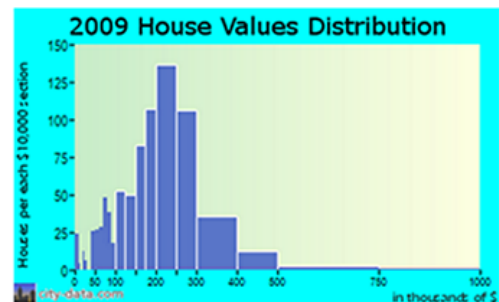

Community and Economic Profile

Population in 2011: **10,620**. Population change since 2000: **+22.7%**

Males: **5,126** (48.3%)

Females: **5,494** (51.7%)

Median resident age: **33.7 years**

Washington median age: **46.6 years**

Estimated median household income in 2009: **$50,950**
(it was **$37,914** in 2000)

Sedro-Woolley: **$50,950**

Washington: **$56,548**

Estimated median house or condo value in 2009: **$231,698**
(it was **$117,600** in 2000)

Sedro-Woolley: **$231,698**

Washington: **$287,200**

Median gross rent in 2009: **$820**

Mean prices in 2009: All housing units: **$223,913**; Detached houses: **$237,461**; Townhouses or other attached units: **$245,933**; In 2-unit structures: **$152,032**; Mobile homes: **$136,381**

[Click here to view available commercial, industrial and retail properties.](#)